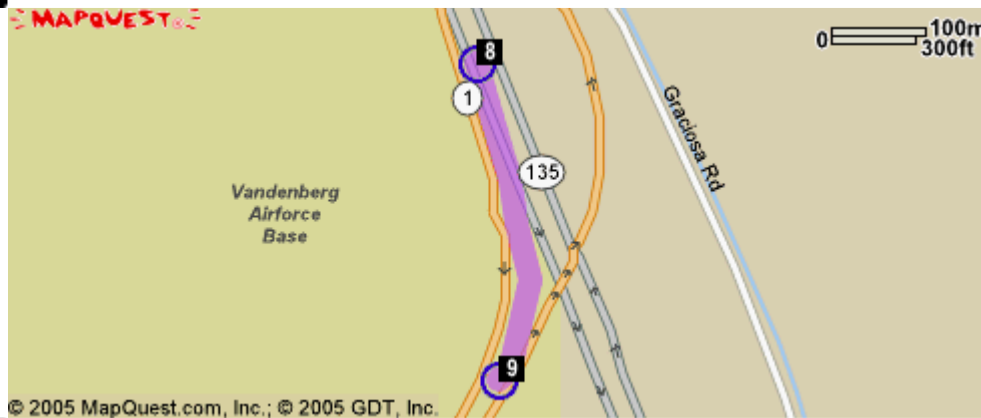

## From the North

4: Merge onto US-101 S.

37.5 miles

5: Take the CLARK AVE exit toward ORCUTT.

0.1 miles

6: Turn RIGHT onto E CLARK AVE.

2.2 miles

 7: Merge onto CA-135 S via the ramp on the LEFT. 4.9 miles

 8: Turn SLIGHT RIGHT onto CA-1 S/CABRILLO HWY. 0.2 miles

 9: CA-1 S/CABRILLO HWY becomes VANDENBERG RD/CA-1 S. 6.2 miles

 10: Turn LEFT onto CA-1 S/CABRILLO HWY. 3.8 miles

 11: Turn LEFT onto CONSTELLATION RD. 0.9 miles