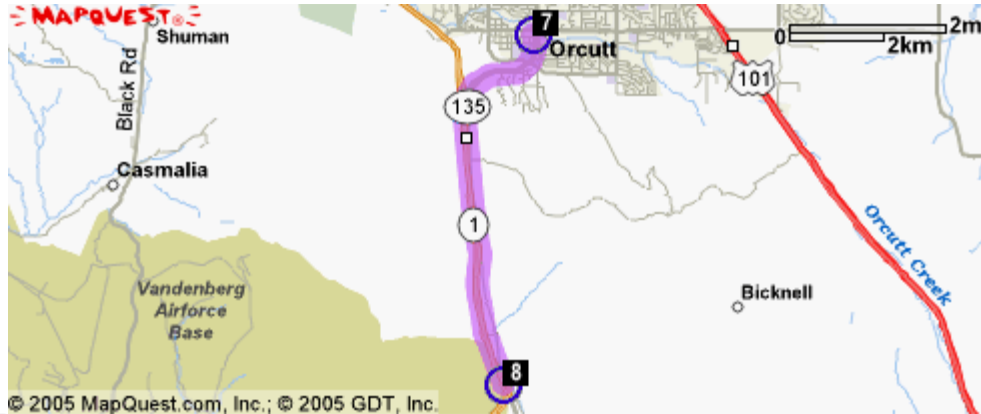

## From the North

4: Merge onto US-101 S.

37.5 miles

5: Take the CLARK AVE exit toward ORCUTT.

0.1 miles

6: Turn RIGHT onto E CLARK AVE.

2.2 miles

 7: Merge onto CA-135 S via the ramp on the LEFT. 4.9 miles

 8: Turn SLIGHT RIGHT onto CA-1 S/CABRILLO HWY. 0.2 miles

 9: CA-1 S/CABRILLO HWY becomes VANDENBERG RD/CA-1 S. 6.2 miles

 10: Turn LEFT onto CA-1 S/CABRILLO HWY. 3.8 miles

 11: Turn LEFT onto CONSTELLATION RD. 0.9 miles

### From the south

 4: Merge onto US-101 N. 43.2 miles

 5: Take the CA-246 exit toward LOMPOC/SOLVANG. 0.2 miles

6: Turn LEFT onto CA-246 W.

13.7 miles

7: Turn SHARP RIGHT onto PURISIMA RD.

2.9 miles

8: PURISIMA RD becomes CA-1 N/CABRILLO HWY. 2.7 miles

9: Turn RIGHT onto CONSTELLATION RD.

0.9 miles

10: End at 4350 Constellation Rd, Lompoc, CA 93436-1033 US