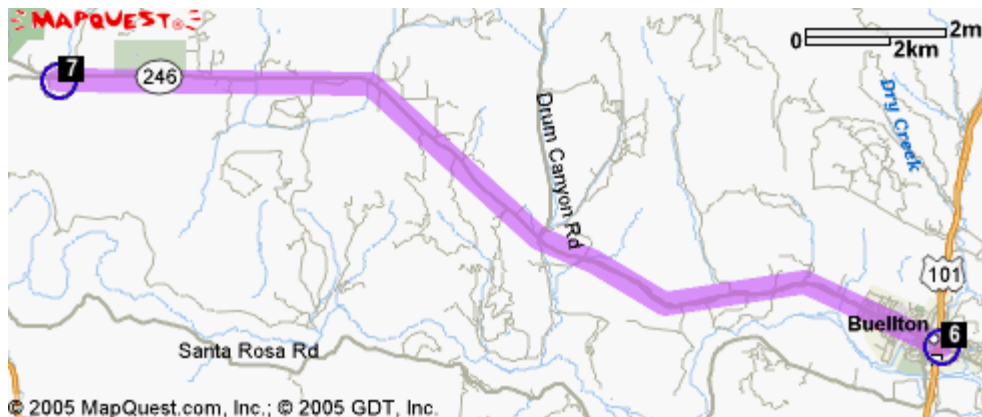

## From the North

4: Merge onto US-101 S.

37.5 miles

5: Take the CLARK AVE exit toward ORCUTT.

0.1 miles

6: Turn RIGHT onto E CLARK AVE.

2.2 miles

 7: Merge onto CA-135 S via the ramp on the LEFT. 4.9 miles

### From the south

 4: Merge onto US-101 N. 43.2 miles

 5: Take the CA-246 exit toward LOMPOC/SOLVANG. 0.2 miles

6: Turn LEFT onto CA-246 W.

13.7 miles

7: Turn SHARP RIGHT onto PURISIMA RD.

2.9 miles

8: PURISIMA RD becomes CA-1 N/CABRILLO HWY. 2.7 miles

9: Turn RIGHT onto CONSTELLATION RD.

0.9 miles

10: End at 4350 Constellation Rd, Lompoc, CA 93436-1033 US