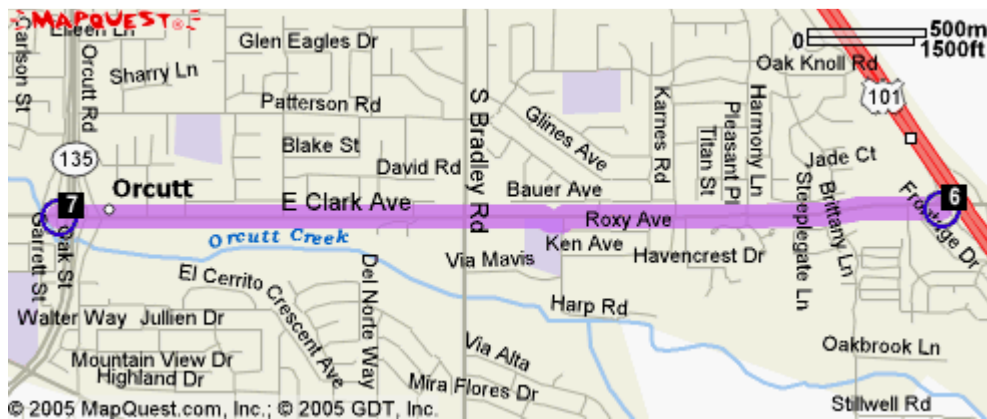

## From the North

4: Merge onto US-101 S.

37.5 miles

5: Take the CLARK AVE exit toward ORCUTT.

0.1 miles

6: Turn RIGHT onto E CLARK AVE.

2.2 miles

 7: Merge onto CA-135 S via the ramp on the LEFT. 4.9 miles

 8: Turn SLIGHT RIGHT onto CA-1 S/CABRILLO HWY. 0.2 miles

 9: CA-1 S/CABRILLO HWY becomes VANDENBERG RD/CA-1 S. 6.2 miles

 10: Turn LEFT onto CA-1 S/CABRILLO HWY. 3.8 miles

 11: Turn LEFT onto CONSTELLATION RD. 0.9 miles

### From the south

 4: Merge onto US-101 N. 43.2 miles

 5: Take the CA-246 exit toward LOMPOC/SOLVANG. 0.2 miles

6: Turn LEFT onto CA-246 W.

13.7 miles

7: Turn SHARP RIGHT onto PURISIMA RD.

2.9 miles

8: PURISIMA RD becomes CA-1 N/CABRILLO HWY. 2.7 miles

9: Turn RIGHT onto CONSTELLATION RD.

0.9 miles

10: End at 4350 Constellation Rd, Lompoc, CA 93436-1033 US