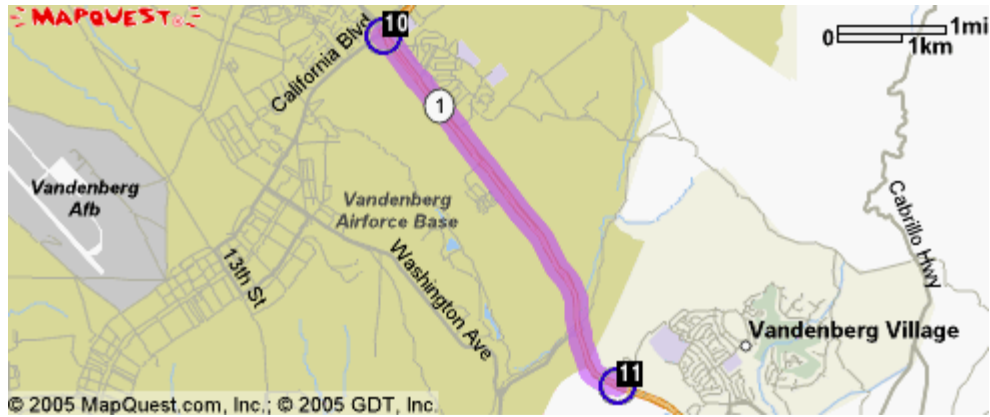

## From the North

4: Merge onto US-101 S.

37.5 miles

5: Take the CLARK AVE exit toward ORCUTT.

0.1 miles

6: Turn RIGHT onto E CLARK AVE.

2.2 miles

 7: Merge onto CA-135 S via the ramp on the LEFT. 4.9 miles

 8: Turn SLIGHT RIGHT onto CA-1 S/CABRILLO HWY. 0.2 miles

 9: CA-1 S/CABRILLO HWY becomes VANDENBERG RD/CA-1 S. 6.2 miles

 10: Turn LEFT onto CA-1 S/CABRILLO HWY. 3.8 miles

 11: Turn LEFT onto CONSTELLATION RD. 0.9 miles

### From the south

 4: Merge onto US-101 N. 43.2 miles

 5: Take the CA-246 exit toward LOMPOC/SOLVANG. 0.2 miles

6: Turn LEFT onto CA-246 W.

13.7 miles

7: Turn SHARP RIGHT onto PURISIMA RD.

2.9 miles

8: PURISIMA RD becomes CA-1 N/CABRILLO HWY. 2.7 miles