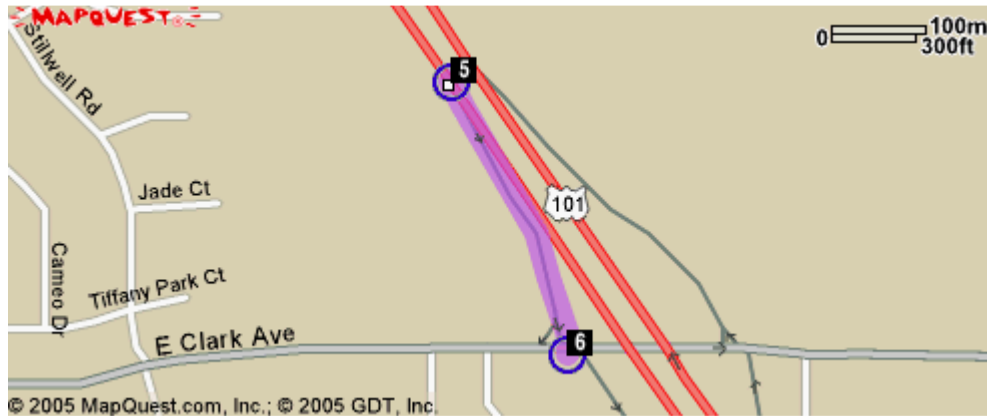

## From the North

4: Merge onto US-101 S.

37.5 miles

5: Take the CLARK AVE exit toward ORCUTT.

0.1 miles

6: Turn RIGHT onto E CLARK AVE.

2.2 miles

 7: Merge onto CA-135 S via the ramp on the LEFT. 4.9 miles

 8: Turn SLIGHT RIGHT onto CA-1 S/CABRILLO HWY. 0.2 miles

 9: CA-1 S/CABRILLO HWY becomes VANDENBERG RD/CA-1 S. 6.2 miles

 10: Turn LEFT onto CA-1 S/CABRILLO HWY. 3.8 miles

 11: Turn LEFT onto CONSTELLATION RD. 0.9 miles

### From the south

 4: Merge onto US-101 N. 43.2 miles

 5: Take the CA-246 exit toward LOMPOC/SOLVANG. 0.2 miles

6: Turn LEFT onto CA-246 W.

13.7 miles

7: Turn SHARP RIGHT onto PURISIMA RD.

2.9 miles

8: PURISIMA RD becomes CA-1 N/CABRILLO HWY. 2.7 miles

9: Turn RIGHT onto CONSTELLATION RD.

0.9 miles

10: End at 4350 Constellation Rd, Lompoc, CA 93436-1033 US